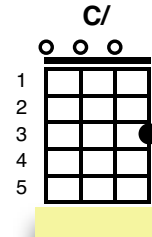

# Wagon Wheel

Old Crow Medicine Show

Key of C

start note E in C  
1234  
peppy

C C

Intro:

**Verse 1:**

C G  
Headed down south to the land of the pines

Am F  
And I'm thumbn' my way into North Caroline

C  
Starin' up the road

G F  
And pray to God I see headlights

**Verse 2:**

C G  
I made it down the coast in seventeen hours

Am F  
Pickin' me a bouquet of dogwood flowers

C  
And I'm a hopin' for Raleigh

G F  
I can see my baby tonight

**Chorus:**

C G  
So rock me mama like a wagon wheel

Am F  
Rock me mama anyway you feel

C G F  
Hey, mama rock me

C G  
Rock me mama like the wind and the rain

Runnin' from the cold up in New England

Am

F

I was born to be a fiddler in an old-time stringband

C

My baby plays the guitar

G

F