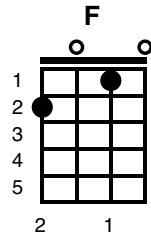

# Wagon Wheel

Old Crow Medicine Show

Key of C

start note E in C  
1234  
peppy

C C

Intro:

**Verse 1:**

C G  
Headed down south to the land of the pines

Am F  
And I'm thumbn' my way into North Caroline

C  
Starin' up the road

G F  
And pray to God I see headlights

**Verse 2:**

C G  
I made it down the coast in seventeen hours

Am F  
Pickin' me a bouquet of dogwood flowers

C  
And I'm a hopin' for Raleigh

G F  
I can see my baby tonight

**Chorus:**

C G  
So rock me mama like a wagon wheel

Am F  
Rock me mama anyway you feel

C G F  
Hey, mama rock me

C G  
Rock me mama like the wind and the rain

Runnin' from the cold up in New England

Am

F

I was born to be a fiddler in an old-time stringband

C

My baby plays the guitar

G

F