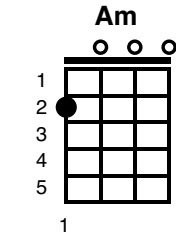

# Wagon Wheel

Old Crow Medicine Show

Key of C

start note E in C  
1234  
peppy

C C

Intro:

**Verse 1:**

C G  
Headed down south to the land of the pines

Am F  
And I'm thumbn' my way into North Caroline

C  
Starin' up the road

G F  
And pray to God I see headlights

**Verse 2:**

C G  
I made it down the coast in seventeen hours

Am F  
Pickin' me a bouquet of dogwood flowers

C

But I ain't a turnin' back

G

F

To livin' that old life no more

**Chorus:**

C

G

### Chorus:

C G  
So rock me mama like a wagon wheel  
Am F  
Rock me mama anyway you feel  
C G F  
Hey, mama rock me  
C G  
Rock me mama like the wind and the rain  
Am F  
Rock me mama like a south-bound train  
C G F F C/  
Hey, mama rock me