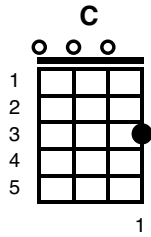

# Wagon Wheel

Old Crow Medicine Show

Key of C

start note E in C  
1234  
peppy

C C

Intro:

**Verse 1:**

C G  
Headed down south to the land of the pines

Am F  
And I'm thumbn' my way into North Caroline

C  
Starin' up the road

G F  
And pray to God I see headlights

**Verse 2:**

C G  
I made it down the coast in seventeen hours

Am F  
Pickin' me a bouquet of dogwood flowers

C  
And I'm a hopin' for Raleigh

G F  
I can see my baby tonight

**Chorus:**

C G  
So rock me mama like a wagon wheel

Am F  
Rock me mama anyway you feel

C G F  
Hey, mama rock me

C G  
Rock me mama like the wind and the rain

C

But I ain't a turnin' back

G

F

To livin' that old life no more

**Chorus:**

C

G