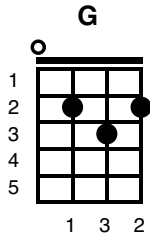

# Wagon Wheel

Old Crow Medicine Show

Key of C

start note E in C  
1234  
peppy

C C

Intro:

**Verse 1:**

C G  
Headed down south to the land of the pines

Am F  
And I'm thumbn' my way into North Caroline

C  
Starin' up the road

G F  
And pray to God I see headlights

**Verse 2:**

C G  
I made it down the coast in seventeen hours

Am F  
Pickin' me a bouquet of dogwood flowers

C  
And I'm a hopin' for Raleigh

G F  
I can see my baby tonight

**Chorus:**

C G  
So rock me mama like a wagon wheel

Am F  
Rock me mama anyway you feel

C G F  
Hey, mama rock me

C G  
Rock me mama like the wind and the rain

Runnin' from the cold up in New England

Am

F

I was born to be a fiddler in an old-time stringband

C

My baby plays the guitar

G

F